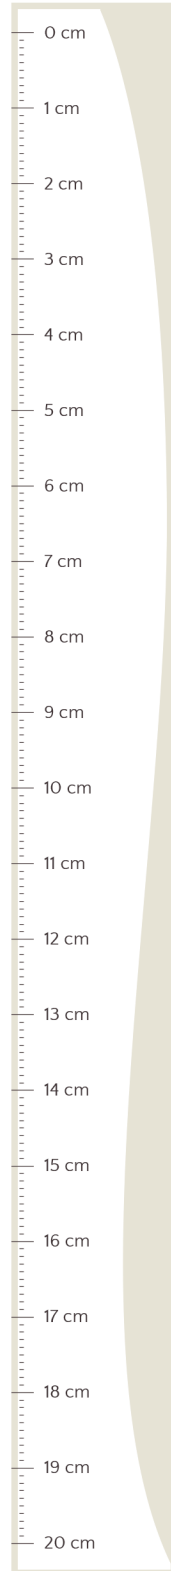

SIZE GUIDE

# *Ruler*

**DAMIANI**

HANDMADE IN ITALY SINCE 1924